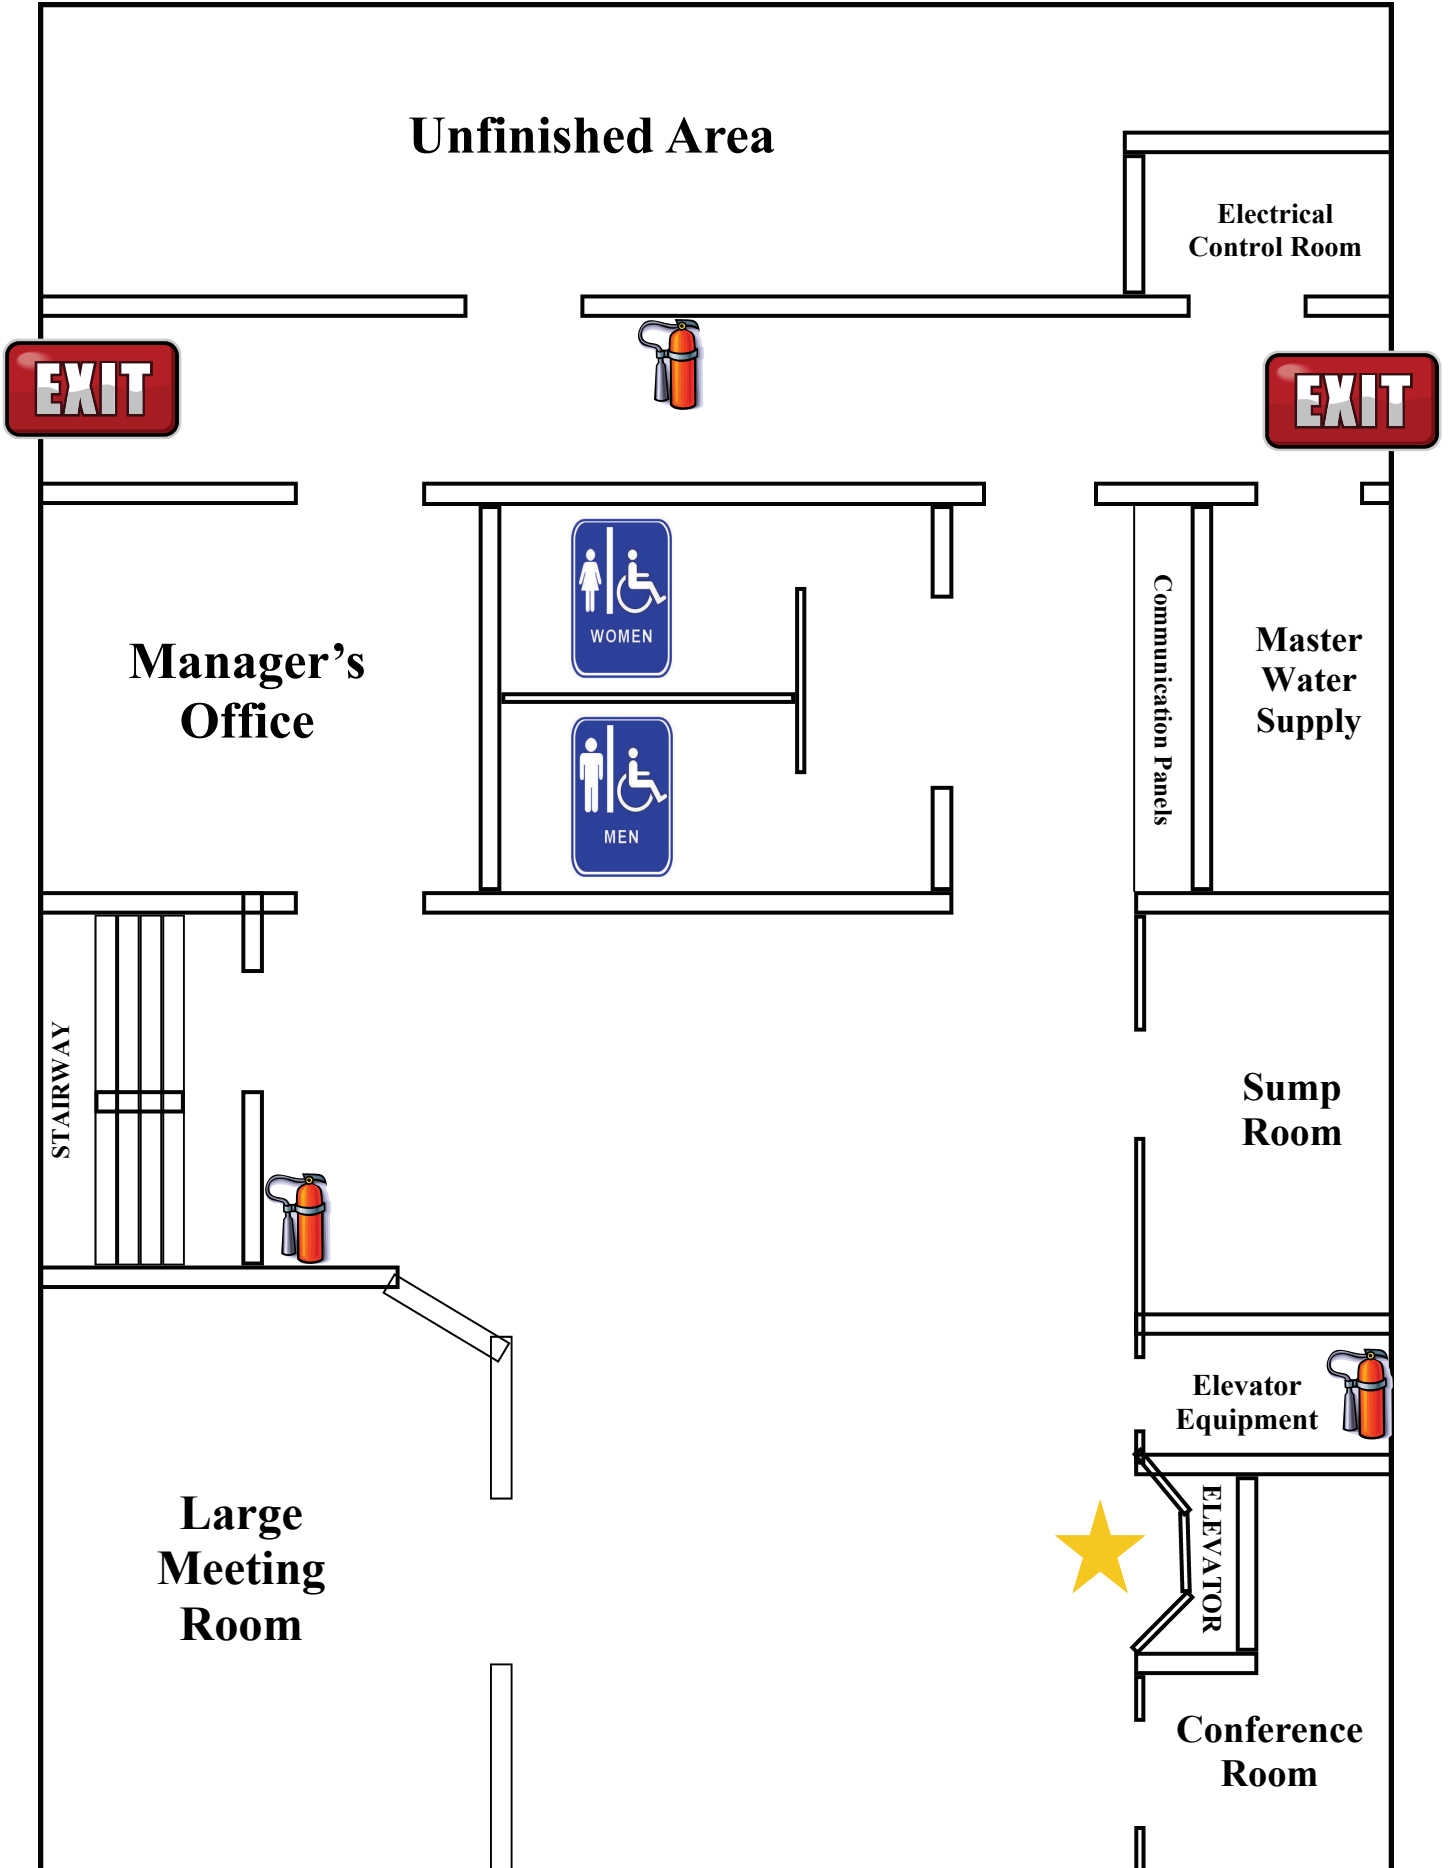

Prince George's County Memorial Library System
Upper Marlboro Branch
14730 Main St.
Upper Marlboro, MD 20772

East ← Main Street → West

Front Door

Rear Door

UPPER LEVEL

Prince George's County Memorial Library System
Upper Marlboro Branch
14730 Main St.
Upper Marlboro, MD 20772

East ← Main Street → West
Front of Building

Rear of Building
LOWER LEVEL