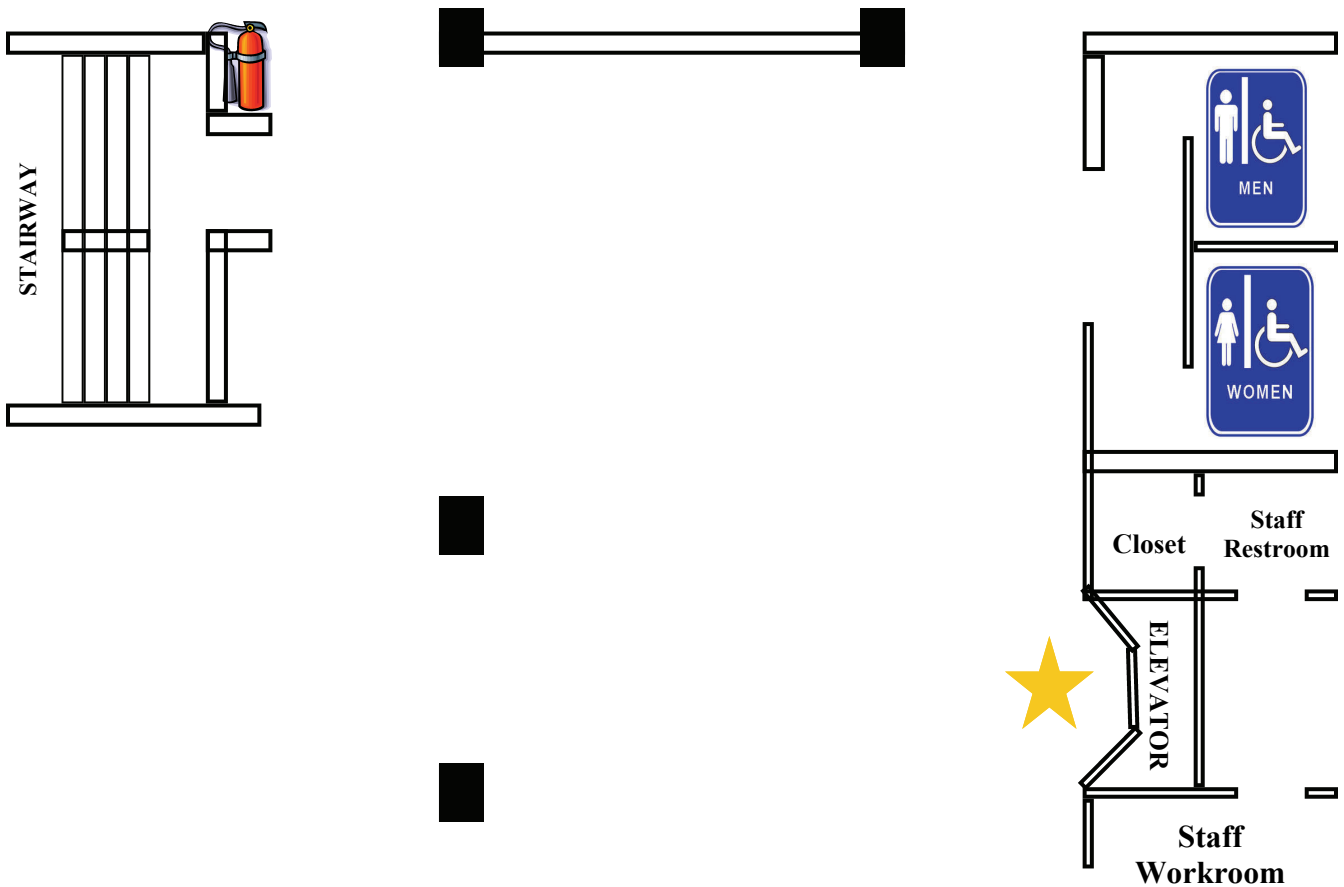

Prince George's County Memorial Library System
Upper Marlboro Branch
14730 Main St.
Upper Marlboro, MD 20772

East ← Main Street → West

Front Door

Rear Door

UPPER LEVEL

Prince George's County Memorial Library System
Upper Marlboro Branch
14730 Main St.
Upper Marlboro, MD 20772

East ← Main Street → West
Front of Building

Rear of Building
LOWER LEVEL